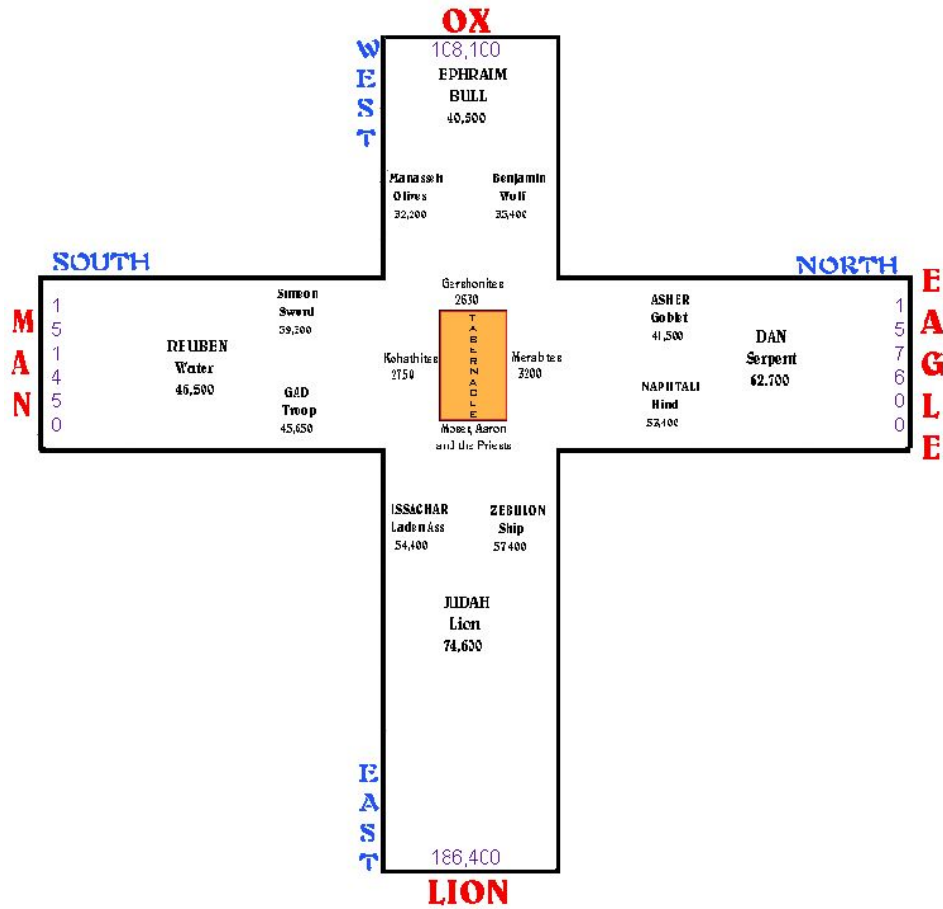

The CROSS in the Wilderness

The Tabernacle reflects God's throne, surrounded by the four Cherubim faces found in Revelation.

Scale rendering of the Wilderness Camp. Each side constructed according to the population of that compass direction. (Scale=50)

The three tribes on each side could only extend directly away from the central axis. Otherwise a tribe could be said to have been Northwest or Southeast of the Tabernacle. This limitation causes the rectangular shape of each Engage.